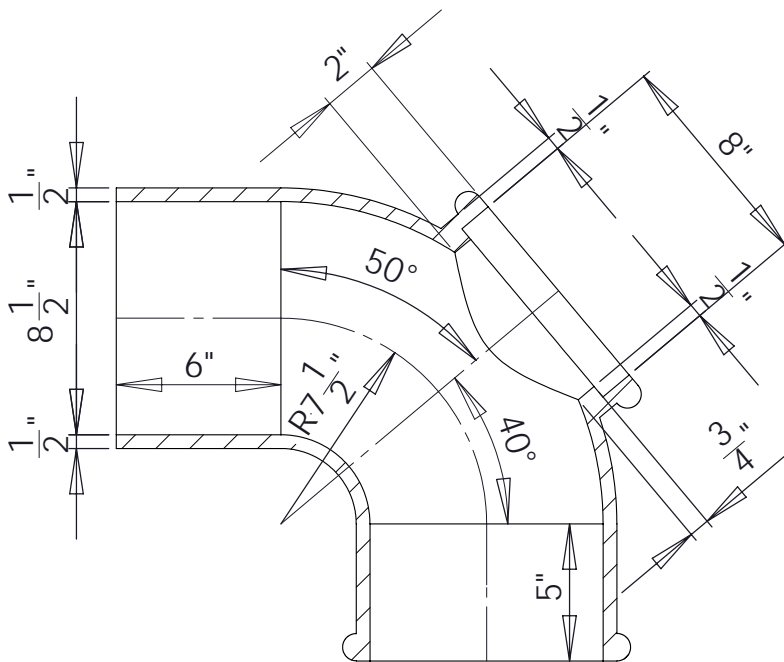

South Bay Foundry

WWW.SOUTHBAYFOUNDRY.COM

PHONE: (619) 956-2780 FAX: (619) 956-2788

SBF C2050

SAN FRANCISCO WYE TRAP

WEIGHT
89 LB

SECTION A-A

GENERAL INFORMATION