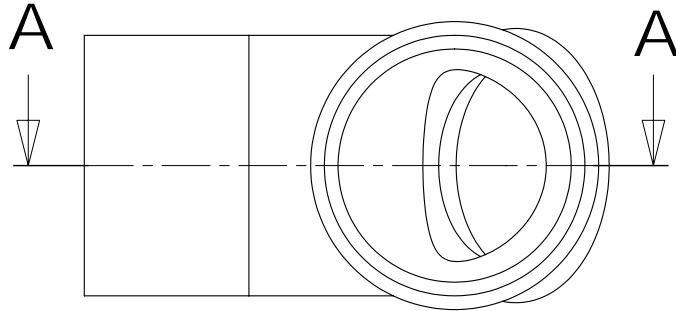

South Bay Foundry

WWW.SOUTHBAYFOUNDRY.COM

PHONE: (619) 956-2780 FAX: (619) 956-2788

SBF C2050

SAN FRANCISCO WYE TRAP

WEIGHT
89 LB

SECTION A-A

GENERAL INFORMATION