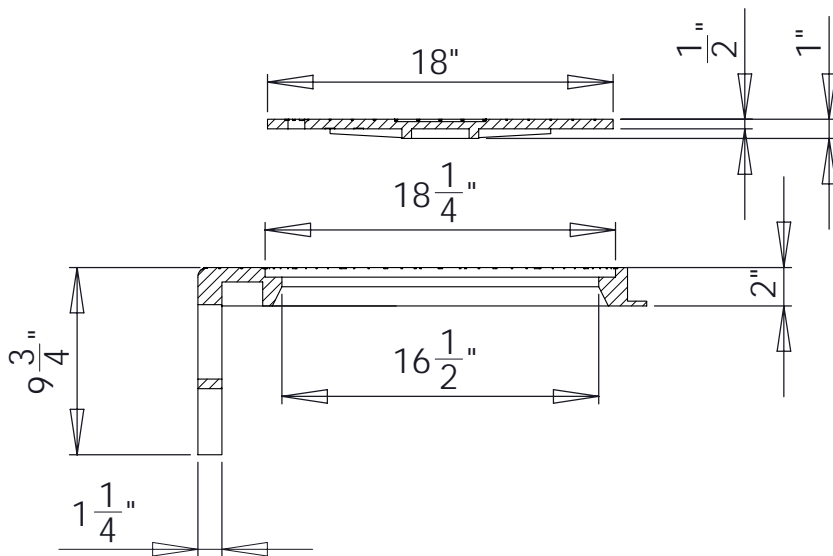

South Bay Foundry

WWW.SOUTHBAYFOUNDRY.COM

PHONE: (619) 956-2780 FAX: (619) 956-2788

SBF 307

18" CATCH BASIN
FRAME AND COVER

SECTION A-A

SET WEIGHT	
FRAME	81 LB
COVER	30 LB
TOTAL	111 LB

GENERAL INFORMATION

*MATERIALS CONFORM TO ASTM A536 CLASS 65-45-12
*BEARING SURFACES MACHINED FOR CLOSE, QUIET FIT

APPROVED

BY:

TITLE:

AGENCY:

DATE: