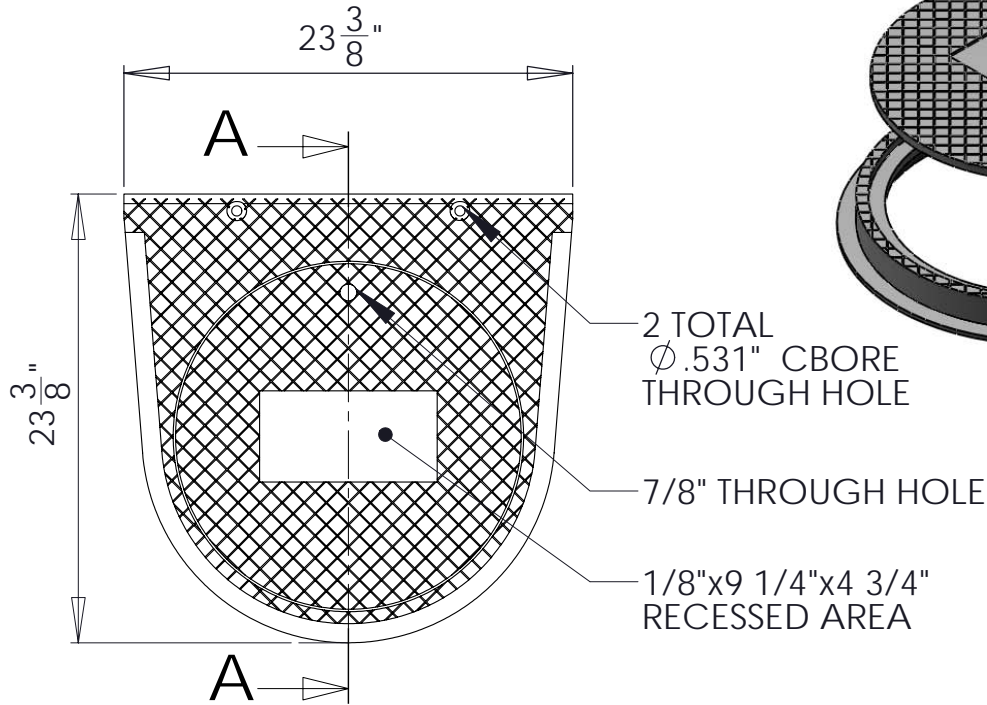

South Bay Foundry

WWW.SOUTHBAYFOUNDRY.COM

PHONE: (619) 956-2780 FAX: (619) 956-2788

SBF 307

18" CATCH BASIN
FRAME AND COVER

SECTION A-A

SET WEIGHT	
FRAME	81 LB
COVER	30 LB
TOTAL	111 LB

GENERAL INFORMATION

*MATERIALS CONFORM TO ASTM A536 CLASS 65-45-12
*BEARING SURFACES MACHINED FOR CLOSE, QUIET FIT

APPROVED

BY:

TITLE:

AGENCY:

DATE: